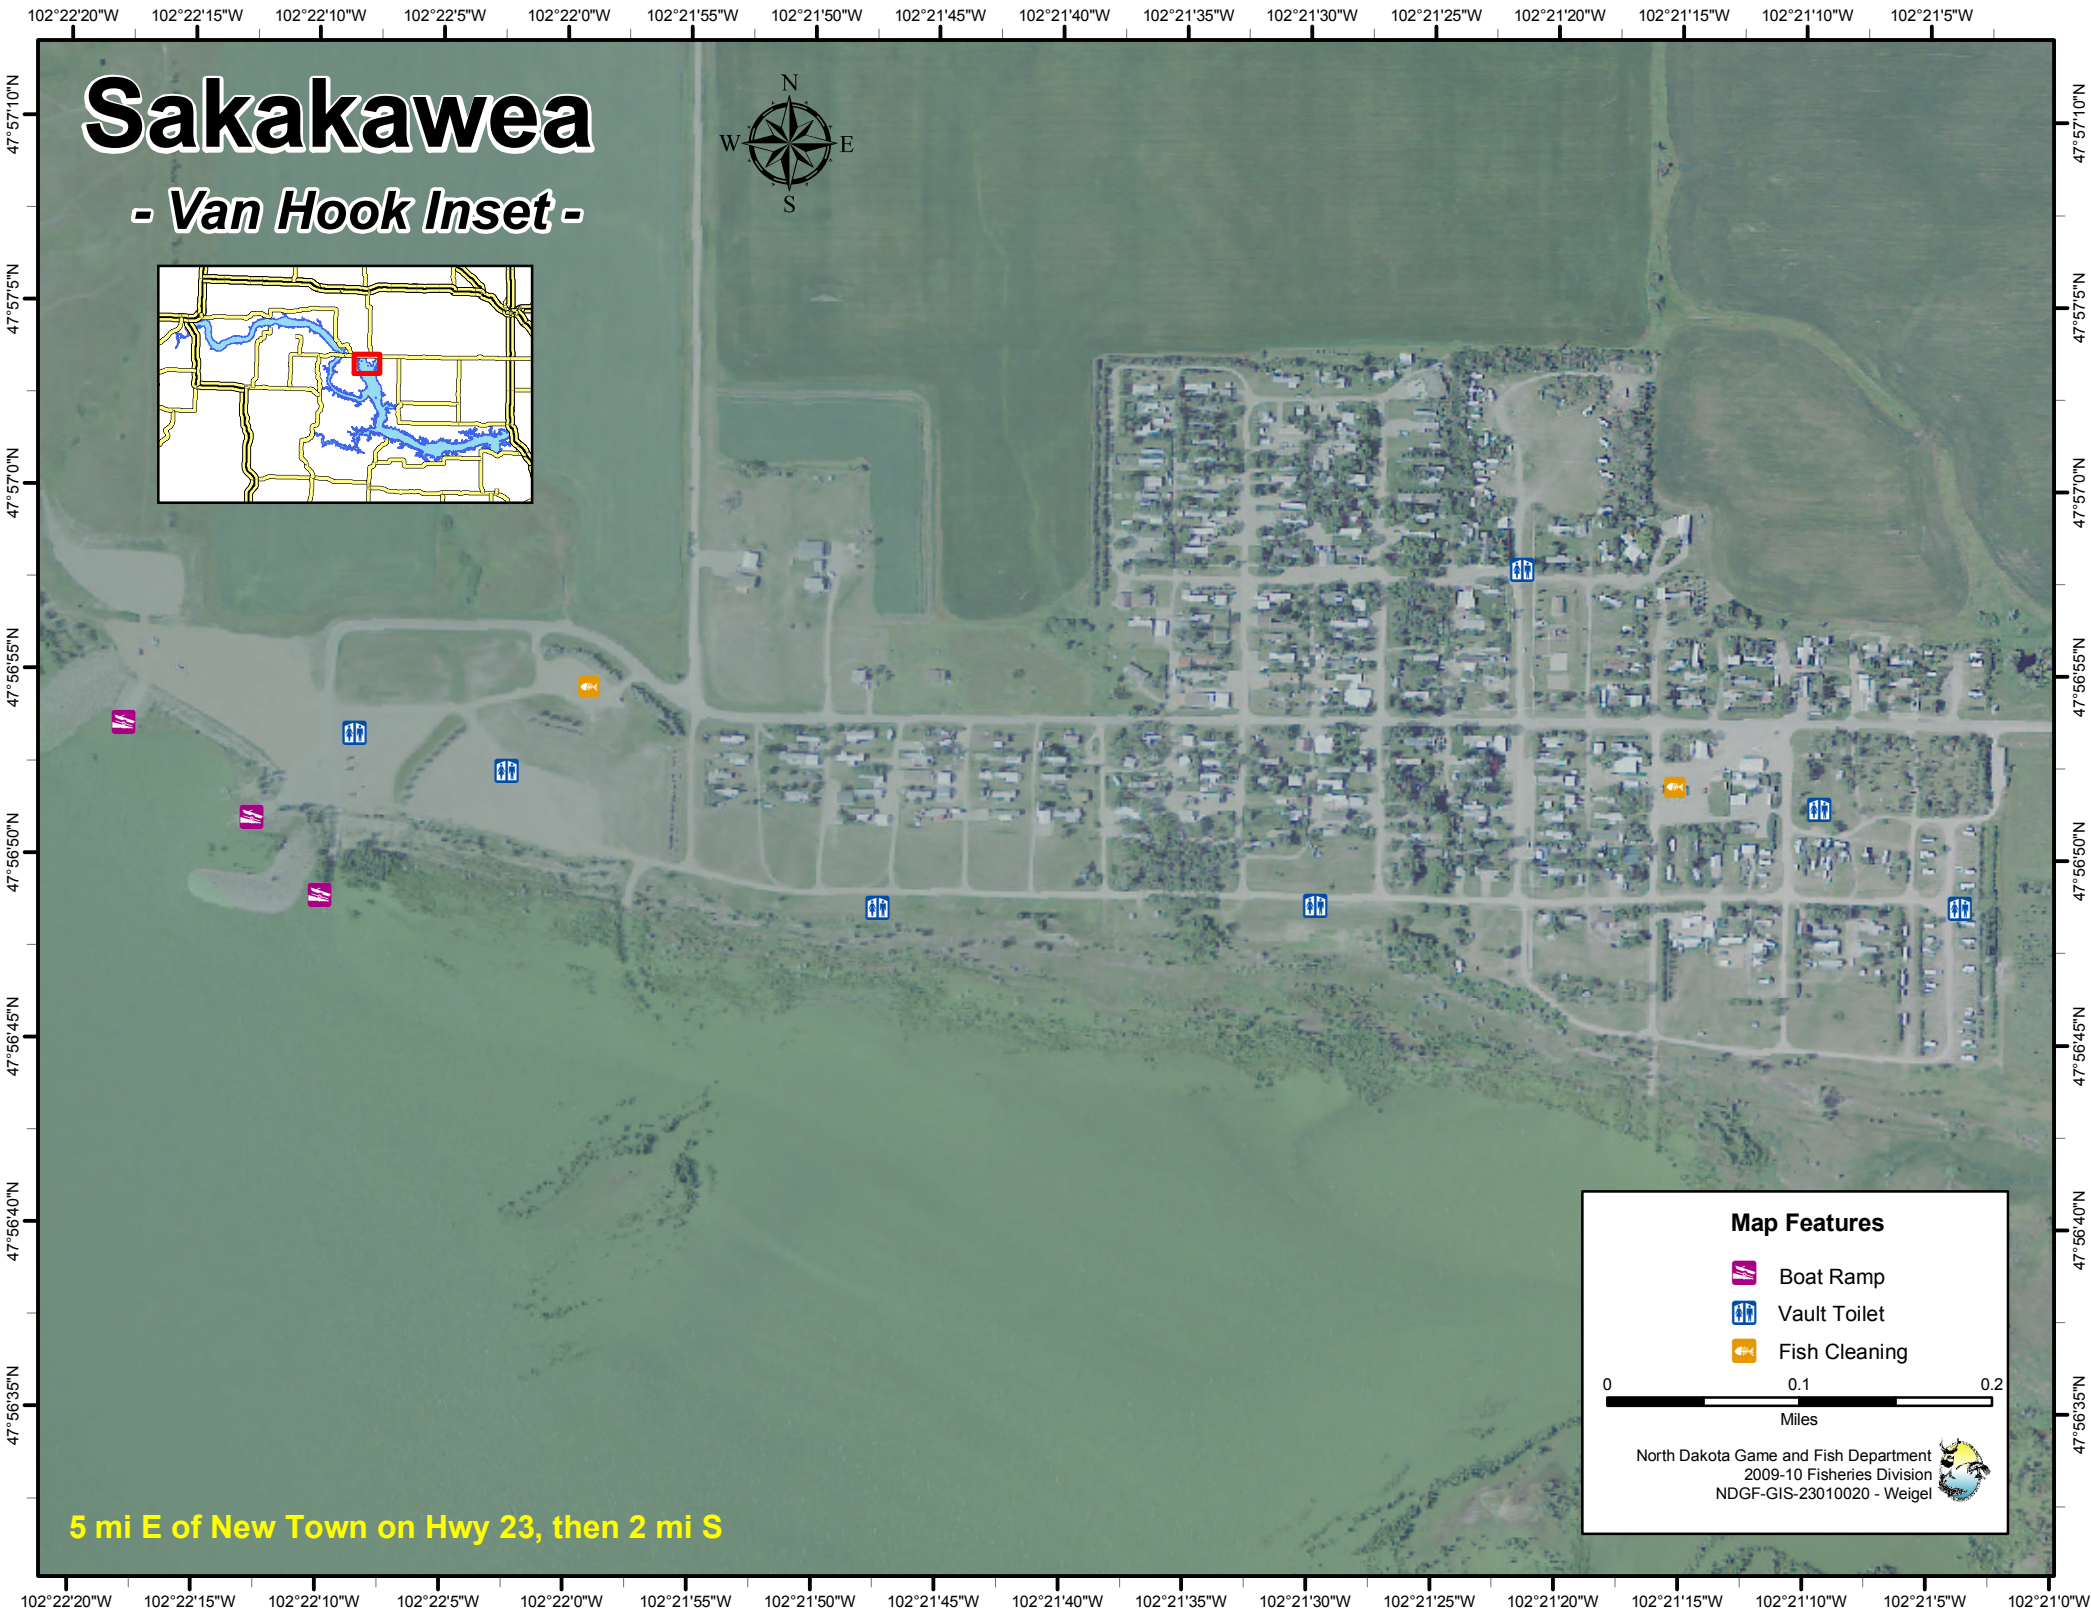

Sakakawea

- Van Hook Inset -

5 mi E of New Town on Hwy 23, then 2 mi S

Map Features

-  Boat Ramp
-  Vault Toilet
-  Fish Cleaning

North Dakota Game and Fish Department
2009-10 Fisheries Division
NDGF-GIS-23010020 - Weigel